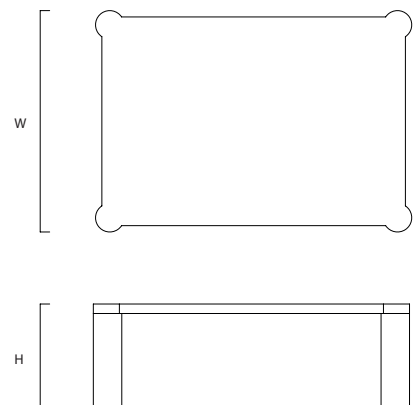

Agglomerati

Alessio 107

Design	Sam Henley
Size	L:100 (39.3") x W:70 (27.5") x H:33cm (13")
Finish	Honed
Made to order	8-10 Weeks
Origin	Italy
Materials	Please view on our website

Our Collection of marble tables is made-to-order in Italy and shipped directly. We can customise the dimensions of this design to suit your specifications. If you have further questions about this product, please email us at info@agglomerati.com.