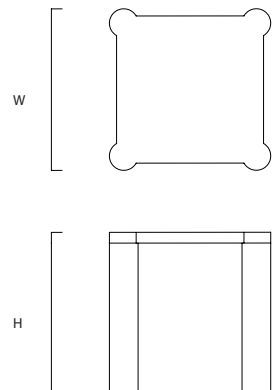

Agglomerati

Alessio 45

Design	Sam Henley
Size	L:45 (17.5") x W:45 (17.5") x H:45cm (17.5")
Finish	Honed
Made to order	8-10 Weeks
Origin	Italy
Materials	Please view on our website

Our Collection of marble tables is made-to-order in Italy and shipped directly. We can customise the dimensions of this design to suit your specifications. If you have further questions about this product, please email us at info@agglomerati.com.