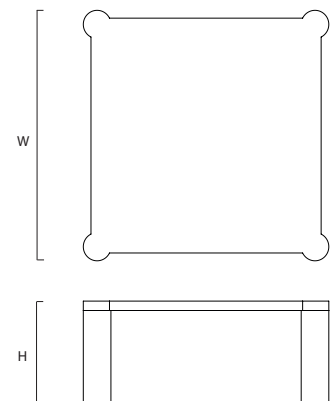

Agglomerati

Alessio 80

Design	Sam Henley
Size	L:80 (31.5") x W:80 (31.5") x H:33cm (13")
Finish	Honed
Made to order	8-10 Weeks
Origin	Italy
Materials	Please view on our website

Our Collection of marble tables is made-to-order in Italy and shipped directly. We can customise the dimensions of this design to suit your specifications. If you have further questions about this product, please email us at info@agglomerati.com.