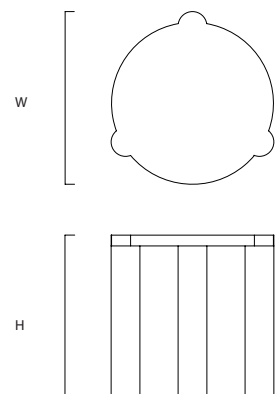

Agglomerati

Alexis 45

Design	Sam Henley
Size	W:45 (17.5") x H:45cm (17.5")
Finish	Honed
Made to order	8-10 Weeks
Origin	Italy
Materials	Please view on our website

Our Collection of marble tables is made-to-order in Italy and shipped directly. We can customise the dimensions of this design to suit your specifications. If you have further questions about this product, please email us at info@agglomerati.com.