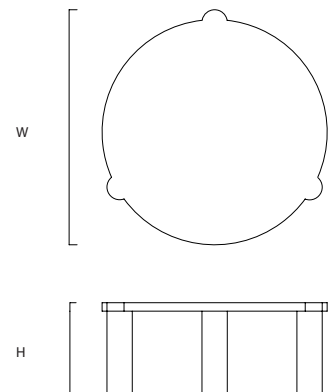

Agglomerati

Alexis 80

Design	Sam Henley
Size	W:80 (31.5") x H:33cm (13")
Finish	Honed
Made to order	8-10 Weeks
Origin	Italy
Materials	Please view on our website

Our Collection of marble tables is made-to-order in Italy and shipped directly. We can customise the dimensions of this design to suit your specifications. If you have further questions about this product, please email us at info@agglomerati.com.