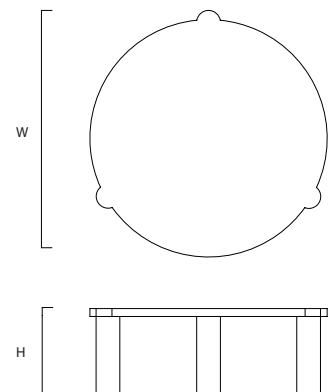

Agglomerati

Alexis 90

Design	Sam Henley
Size	W:90 (35.5") x H:33 (13") cm
Finish	Honed
Made to order	8-10 Weeks
Origin	Italy
Materials	Please view on our website

Our Collection of marble tables is made-to-order in Italy and shipped directly. We can customise the dimensions of this design to suit your specifications. If you have further questions about this product, please email us at info@agglomerati.com.