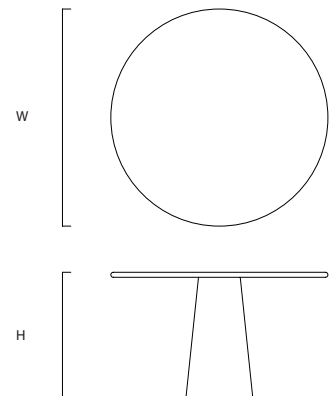

## Giulia Dining

Design	Sam Henley
Size	W:130 (51.2") x H:75 (29.5") cm
Finish	Honed
Made to order	8-10 Weeks
Origin	Italy
Materials	Please view on our website

Our Collection of marble tables is made-to-order in Italy and shipped directly. We can customise the dimensions of this design to suit your specifications. If you have further questions about this product, please email us at [info@agglomerati.com](mailto:info@agglomerati.com).