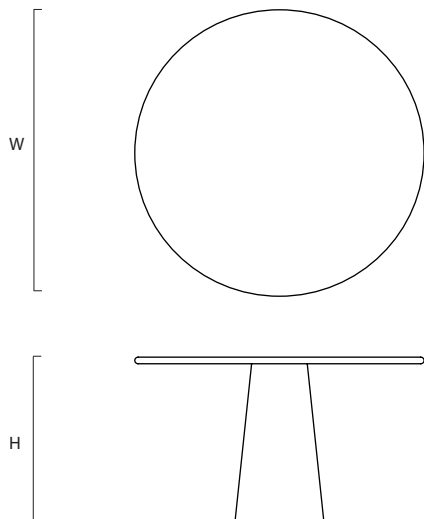

Giulia Dining Table

Giulia Dining Table has a refined, splayed central column. Its simplistic form allows the texture of the stone to be the focal point of the dining set.

Design	Sam Henley
Size	W:130 (51.2") x H:75 (29.5") cm
Finish	Honed
Made to order	6-8 Weeks
Origin	Italy
Materials	View our stone catalogue online