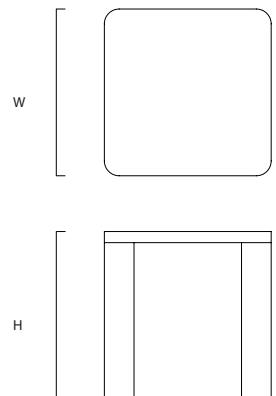

Agglomerati

Nadia 45

Design	Sam Henley
Size	L:45 (17.5") x W:45 (17.5") x H:45cm (17.5")
Finish	Honed
Made to order	8-10 Weeks
Origin	Italy
Materials	Please view on our website

Our Collection of marble tables is made-to-order in Italy and shipped directly. We can customise the dimensions of this design to suit your specifications. If you have further questions about this product, please email us at info@agglomerati.com.