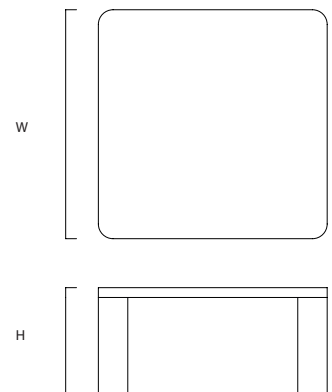

Agglomerati

Nadia 96

Design	Sam Henley
Size	L:90 (35.4") x W:60 (23.6") x H:33cm (13")
Finish	Honed
Made to order	8-10 Weeks
Origin	Italy
Materials	Please view on our website

Our Collection of marble tables is made-to-order in Italy and shipped directly. We can customise the dimensions of this design to suit your specifications. If you have further questions about this product, please email us at info@agglomerati.com.