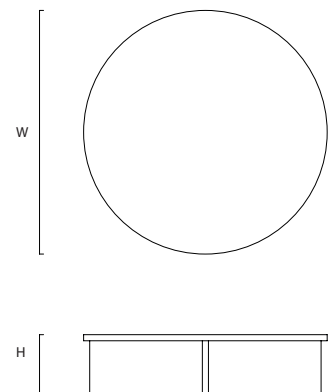

## Rosa 120

Design	Sam Henley
Size	W:120 (47.2") x H:30 (11.8") cm
Finish	Honed
Made to order	8-10 Weeks
Origin	Italy
Materials	Please view on our website

Our Collection of marble tables is made-to-order in Italy and shipped directly. We can customise the dimensions of this design to suit your specifications. If you have further questions about this product, please email us at [info@agglomerati.com](mailto:info@agglomerati.com).