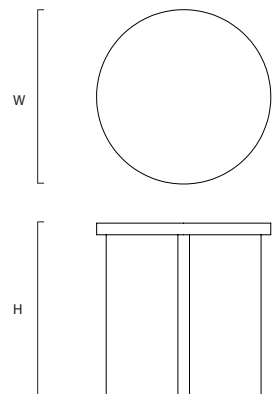

## Rosa 45

Design	Sam Henley
Size	L:45 (17.5") x W:45 (17.5") x H:45cm (17.5")
Finish	Honed
Made to order	8-10 Weeks
Origin	Italy
Materials	Please view on our website

Our Collection of marble tables is made-to-order in Italy and shipped directly. We can customise the dimensions of this design to suit your specifications. If you have further questions about this product, please email us at [info@agglomerati.com](mailto:info@agglomerati.com).