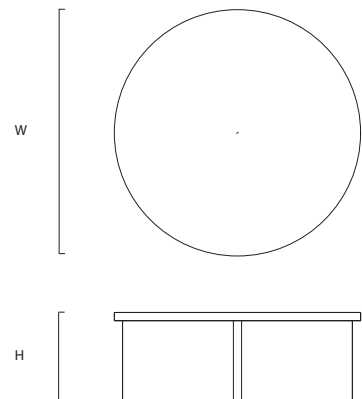

Agglomerati

Rosa 90

Design	Sam Henley
Size	W:90 (35.5") x H:30 (11.8") cm
Finish	Honed
Made to order	8-10 Weeks
Origin	Italy
Materials	Please view on our website

Our Collection of marble tables is made-to-order in Italy and shipped directly. We can customise the dimensions of this design to suit your specifications. If you have further questions about this product, please email us at info@agglomerati.com.