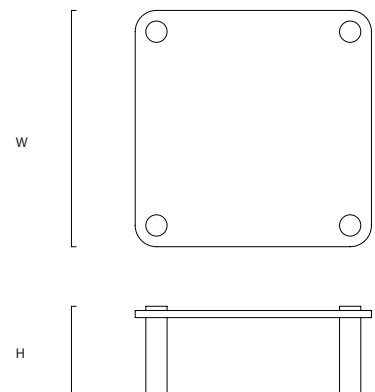

## Simone 100

Design	Sam Henley
Size	L:100 (39.3") x W:70 (27.5") x H:36cm (14.2")
Finish	Honed
Made to order	8 - 10 Weeks
Origin	Italy
Materials	Please view on our website

Our Collection of marble tables is made-to-order in Italy and shipped directly. We can customise the dimensions of this design to suit your specifications. If you have further questions about this product, please email us at [info@agglomerati.com](mailto:info@agglomerati.com).