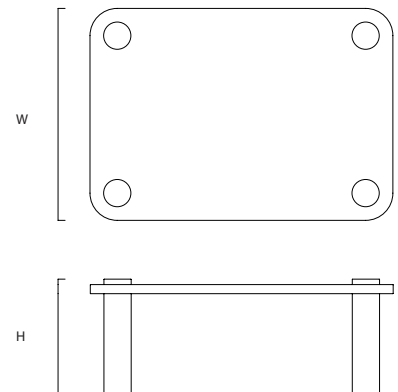

Agglomerati

Simone 107

Design	Sam Henley
Size	L:100 (39.3") x W:70 (27.5") x H:36cm (14.2")
Finish	Honed
Made to order	8 - 10 Weeks
Origin	Italy
Materials	Please view on our website

Our Collection of marble tables is made-to-order in Italy and shipped directly. We can customise the dimensions of this design to suit your specifications. If you have further questions about this product, please email us at info@agglomerati.com.