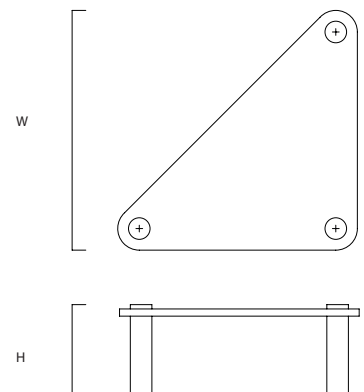

## Simone 120

Design	Sam Henley
Size	L:100 (39.3") x L:100 (39.3") x H:36cm (14.2")
Finish	Honed
Made to order	8 - 10 Weeks
Origin	Italy
Materials	Please view on our website

Our Collection of marble tables is made-to-order in Italy and shipped directly. We can customise the dimensions of this design to suit your specifications. If you have further questions about this product, please email us at [info@agglomerati.com](mailto:info@agglomerati.com).