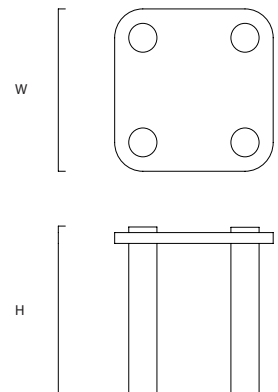

Agglomerati

Simone 45

Design	Sam Henley
Size	L:45 (17.5") x W:45 (17.5") x H:45cm (17.5")
Finish	Honed
Made to order	8-10 Weeks
Origin	Italy
Materials	Please view on our website

Our Collection of marble tables is made-to-order in Italy and shipped directly. We can customise the dimensions of this design to suit your specifications. If you have further questions about this product, please email us at info@agglomerati.com.